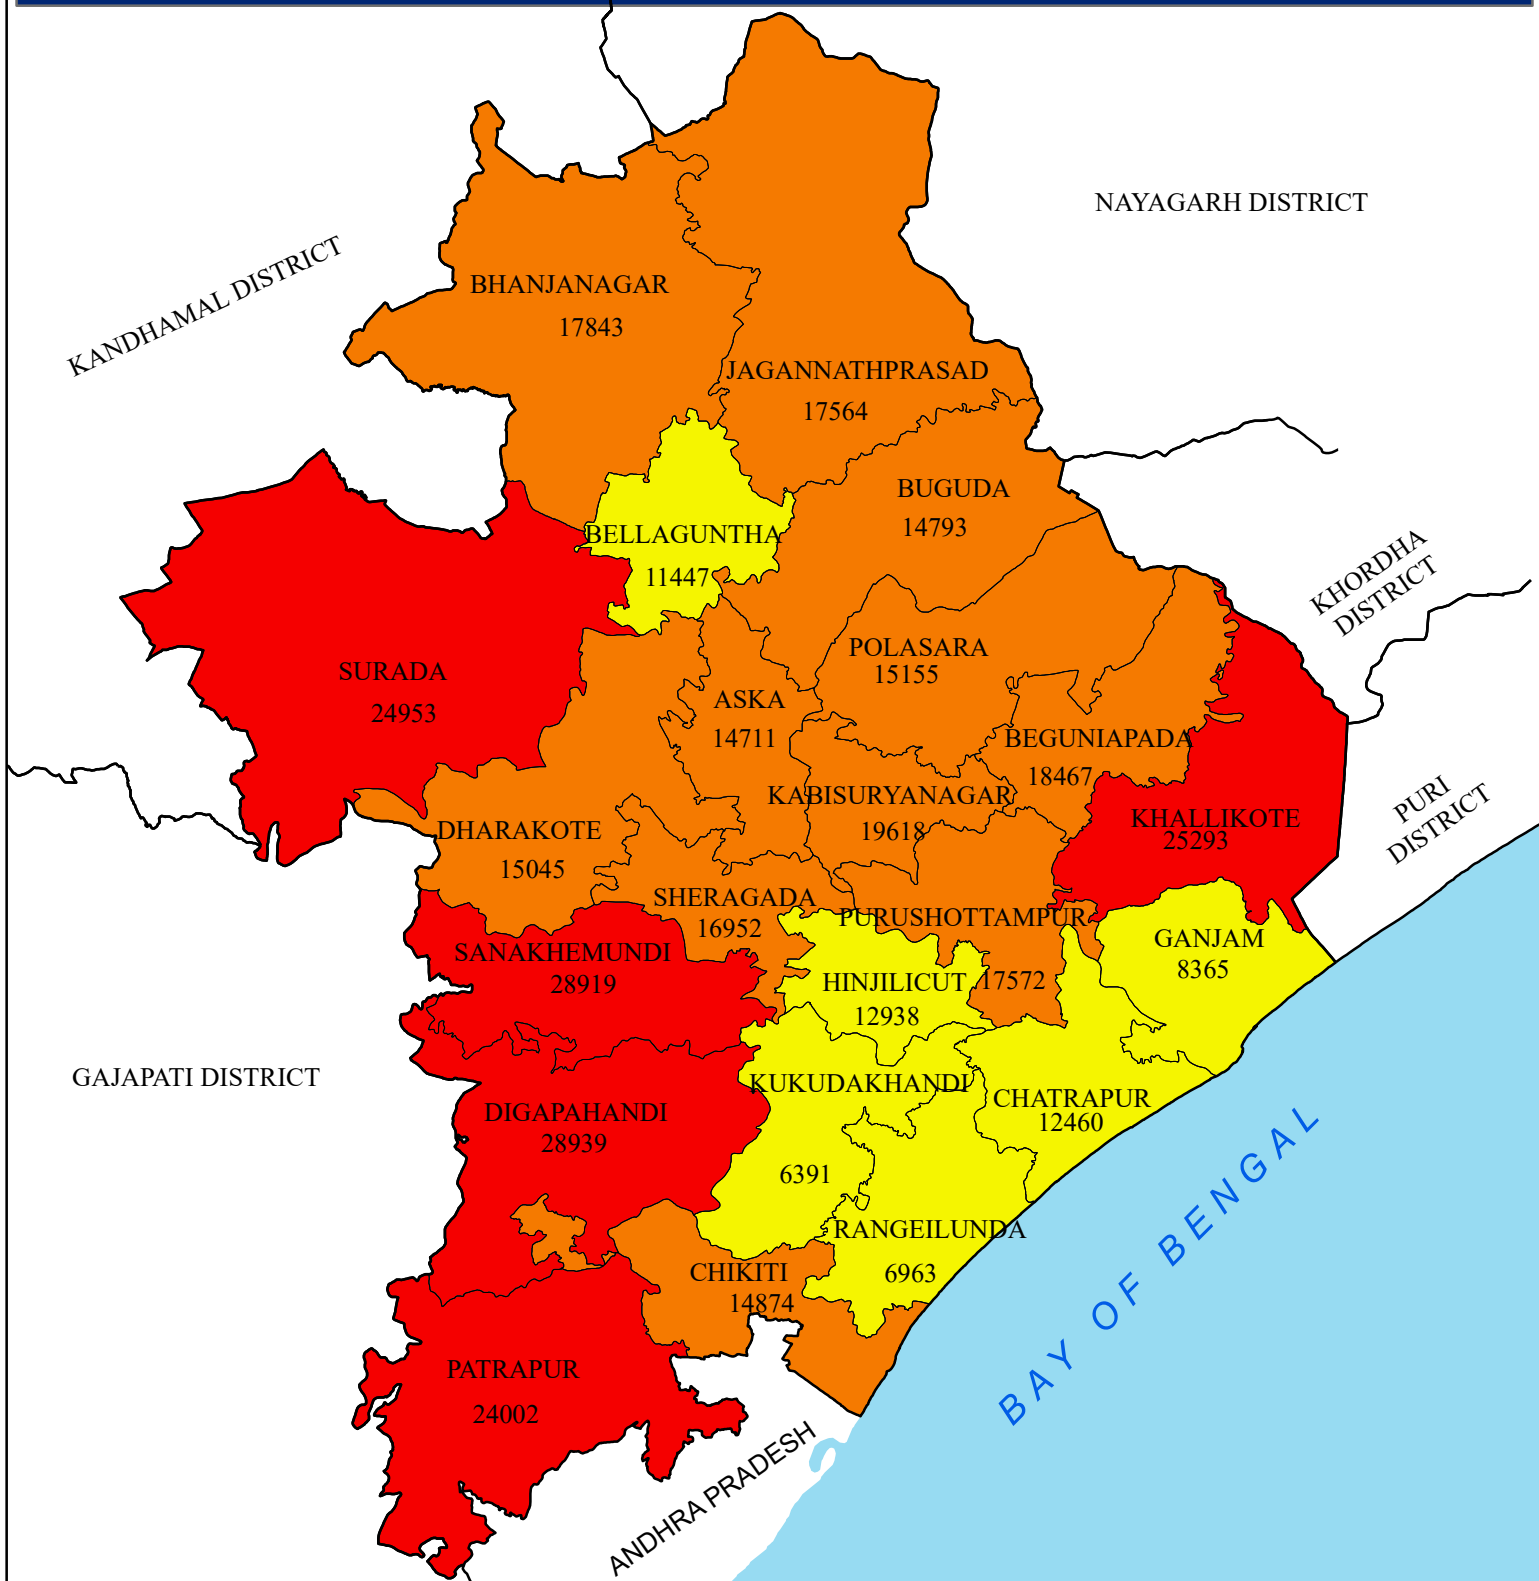

MARGINAL WORKERS (Agricultural labourers)

DISTRICT: GANJAM

LEGEND

MARGINAL WORKERS(Agri Labourers)

- 6391 - 12940 (LOW)
- 12941 - 19620 (MEDIUM)
- 19621 - 28939 (HIGH)
- DISTRICT BOUNDARY
- BLOCK BOUNDARY

INDEX

0 5 10 20 Kilometers

NIC NATIONAL INFORMATICS CENTRE